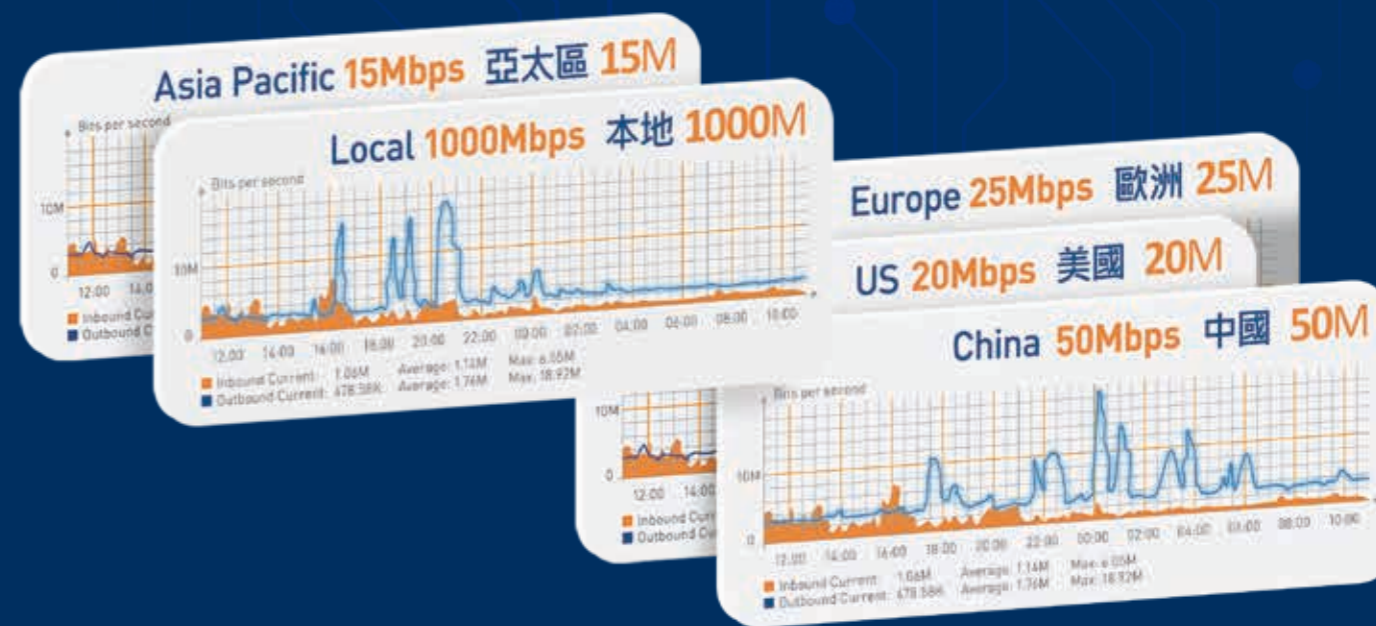

Customised Bandwidth for Specific Regions 為特定地區自訂合適頻寬

Web-based Multi Router Traffic Grapher (MRTG) report
網上路由器流量統計表 (MRTG) 報告

Dedicated Internet Connection 網絡連接專線	Reserved one-to-one overseas bandwidth provision ration guarantees high-speed and stable Internet connections 已預留一對一的海外頻寬，以確保客戶可享用高速及穩定的網絡連接服務
Dual Path Fibre Connection 雙軌光纖	Achieve full redundancy to avoid any single point of failure and ensure service continuity 透過全面後備系統，確保維持優質的高速連線服務
Low Concentration Ratio 低集中度	Significantly reduce or eliminate instances of data loss, latency and jitter 大幅減少甚至杜絕數據損失、時延和抖動
Customised Solutions 擴展性極高	Diverse range of flexible local and international bandwidths available from 100Mbps to multiple 10Gbps in specific regions 提供靈活的本地及海外網絡連線，速度可由100Mbps到10Gbps以上
Bandwidth Adjustment 頻寬調整	Fast upgrade to match ever-changing business needs 能快速進行升級，以配合瞬息萬變的商業需求
Premium Class 優質網絡	Connections are provided by multiple Tier-1 providers 由主要網絡商及資訊內容供應商提供穩定可靠的網絡連接
Web-based MRTG Report 網上MRTG報告	Regional-based reporting helps manage utilisation to ensure a smooth Internet connection and enhance cost control 提供即時網絡應用監察、全面的MTRG報導及即時故障處理