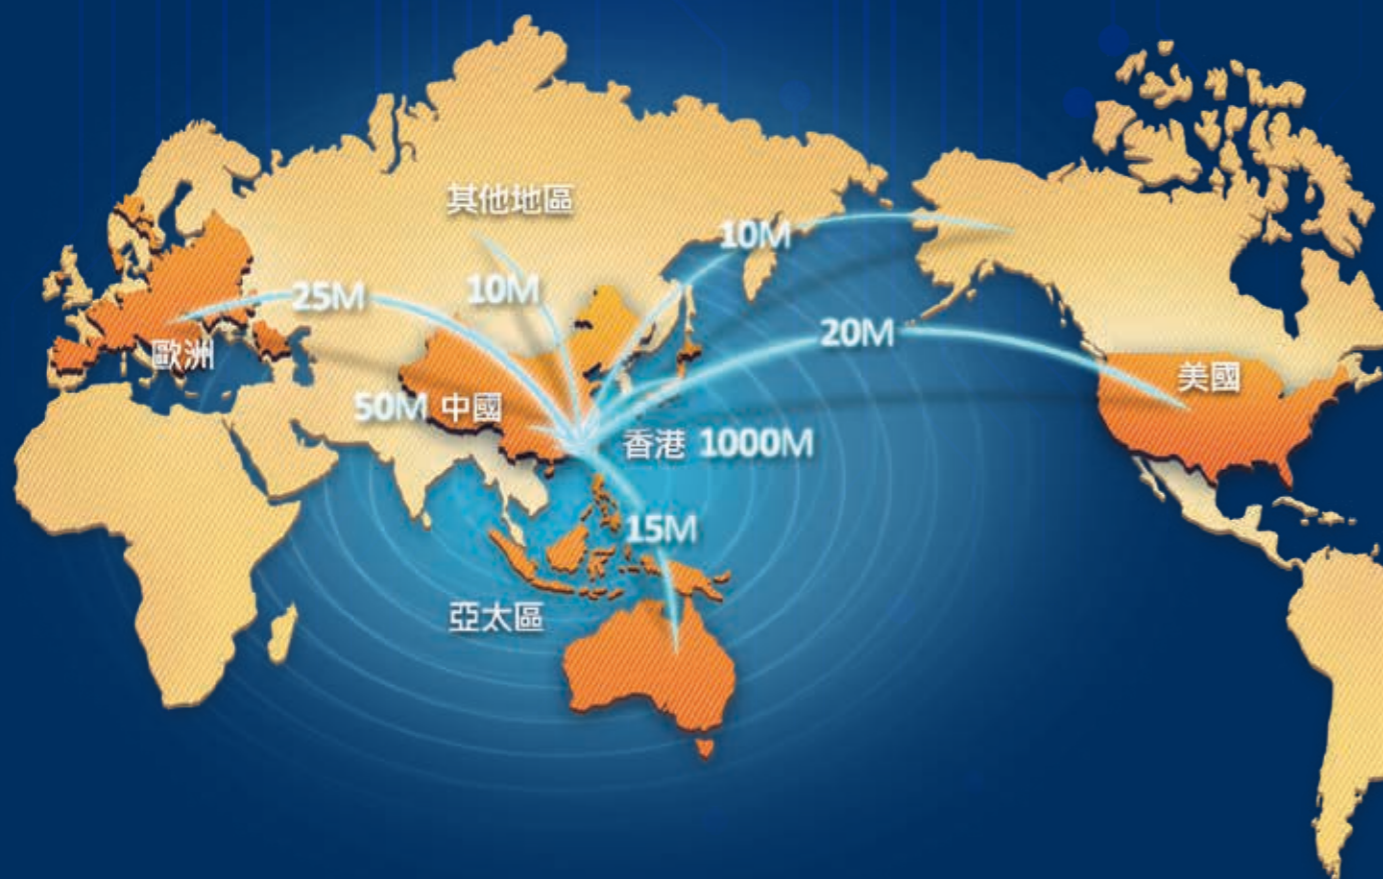

Reliable, high-speed Internet connectivity 高速可靠的網絡連線

With the new digital era comes new imperatives for business high upload and download speeds, over a reliable and secured connection. If basic broadband no longer satisfies your organisation's demands, HKBN Premium Dedicated Internet Access (PDIA) offers the stable, high-speed connectivity you need for all your critical business functions.

踏入數碼新世代，擁有快速的上下載速度，穩妥和安全的網絡連線，無疑是業務長遠發展的必備條件。假如一般的寬頻服務未能滿足貴公司的要求，香港寬頻的卓越專線服務絕對是您的理想之選，能為您提供穩定、高速的網絡連線，全面助您處理重要業務。

Full-time dedicated Internet access overseas 全天候專線連繫海外

HKBN PDIA provides direct connections with full-time dedicated bandwidth from Hong Kong to multiple Tier-1 providers, reaching China, Asia Pacific, Europe and the US by the shortest path available. This cost effective solution is customisable to meet clients' specific requirement whilst also scalable to meet their growing needs.

香港寬頻的卓越專線服務，提供專用的頻寬，全天候連接香港至各地主要網絡商和資訊內容供應商，以最直接線路連繫中國、亞太區、歐洲及美國。此方案不但極具成本效益，客戶更可按實際需求和未來發展需要，靈活自訂頻寬。