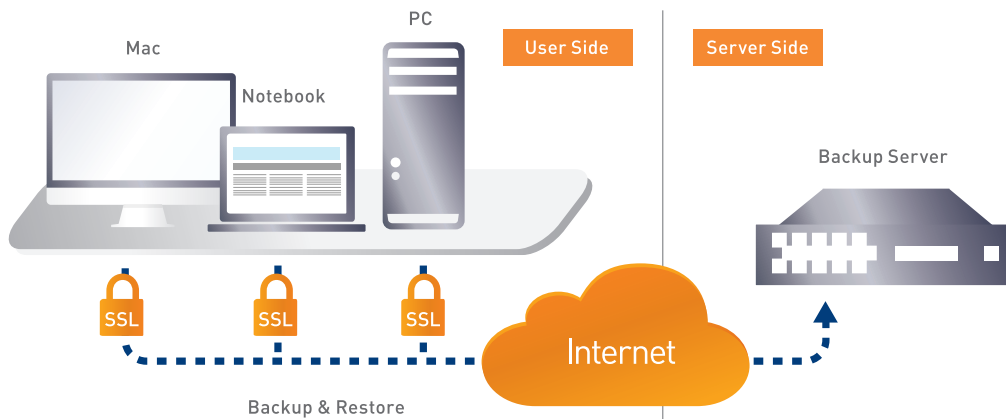

Infinite Backup

Comprehensive data protection with reliable and secure backup

Business data is paramount to all companies; a lot of time, money and effort is spent in developing a database. The loss of data due to virus, ransomware, theft, environmental impact, hardware failure and accidental deletion can have a detrimental effect on business, a company's reputation, and even its potential to grow. Highly cost effective, HKBN Infinite Backup is an advanced agent-based cloud backup solution for SMB customers that provides data protection for desktops and notebooks.

Data in desktops and notebooks are transferred to backup server for data backup or restore.

Continuous data protection

HKBN Infinite Backup's advanced continuous data protection (CDP) technology captures every version of a file that has been saved to the hard drive. This provides a highly dependable means of real-time, continuous data protection for desktops and notebooks in an effortless and transparent way, without any need for human intervention.

Through HKBN Infinite Backup, data is copied, compressed, 256-bit encrypted and transferred to the cloud located offsite, with Secure Sockets Layer (SSL) technology optionally available for enhanced security. Backed up data can be restored to their original formats, in just a few steps.